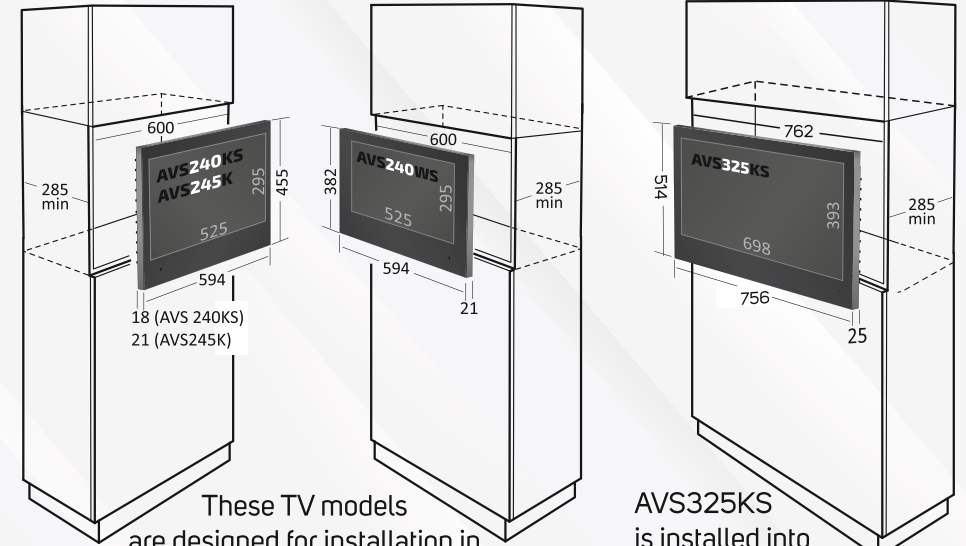

Lifestyle Waterproof Televisions

Waterproof Kitchen Cabinet Televisions

MODEL	DIMENSIONS	SPECIFICATIONS
AVS240SM		Screen resolution: 1920x1080 Brightness: 700cd/m2 for Mirror (250cd/m2 for B/W frame) Installation dimensions: 633x430x55mm
AVS320SM		Screen resolution: 1920x1080 Brightness: 800cd/m2 for Mirror (350cd/m2 for B/W frame) Installation dimensions: 807x568x57mm
AVS430SM		Screen resolution: 3840x2160 (4K) Brightness: 700cd/m2 Installation dimensions: 1049x732x73mm
AVS550SM		Screen resolution: 3840x2160 (4K) Brightness: 650cd/m2 Installation dimensions: 1309x868x81mm
AVS650SM		Screen resolution: 3840x2160 (4K) Brightness: 650cd/m2 Installation dimensions: 1540x992x83mm
AVS750SM		Screen resolution: 3840x2160 (4K) Brightness: 500cd/m2 Installation dimensions: 1773x1127x83mm